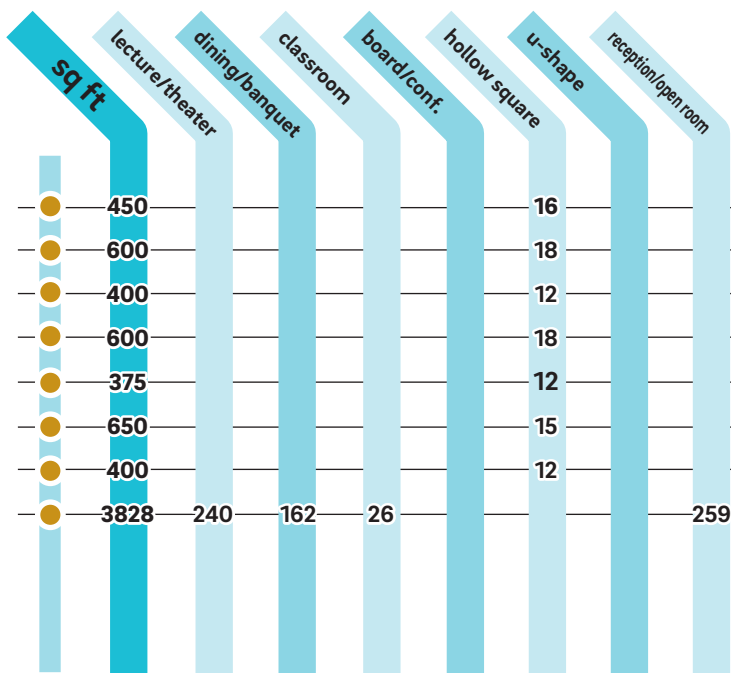

### Price Center • Level 2

### Price Center • Level 1

\*Requires classroom table rentals

### Maximum Capacity

- Stage Room & Patio
- Stage Room Indoor Only
- Stage Room Patio Only

### Student Center • Level 1