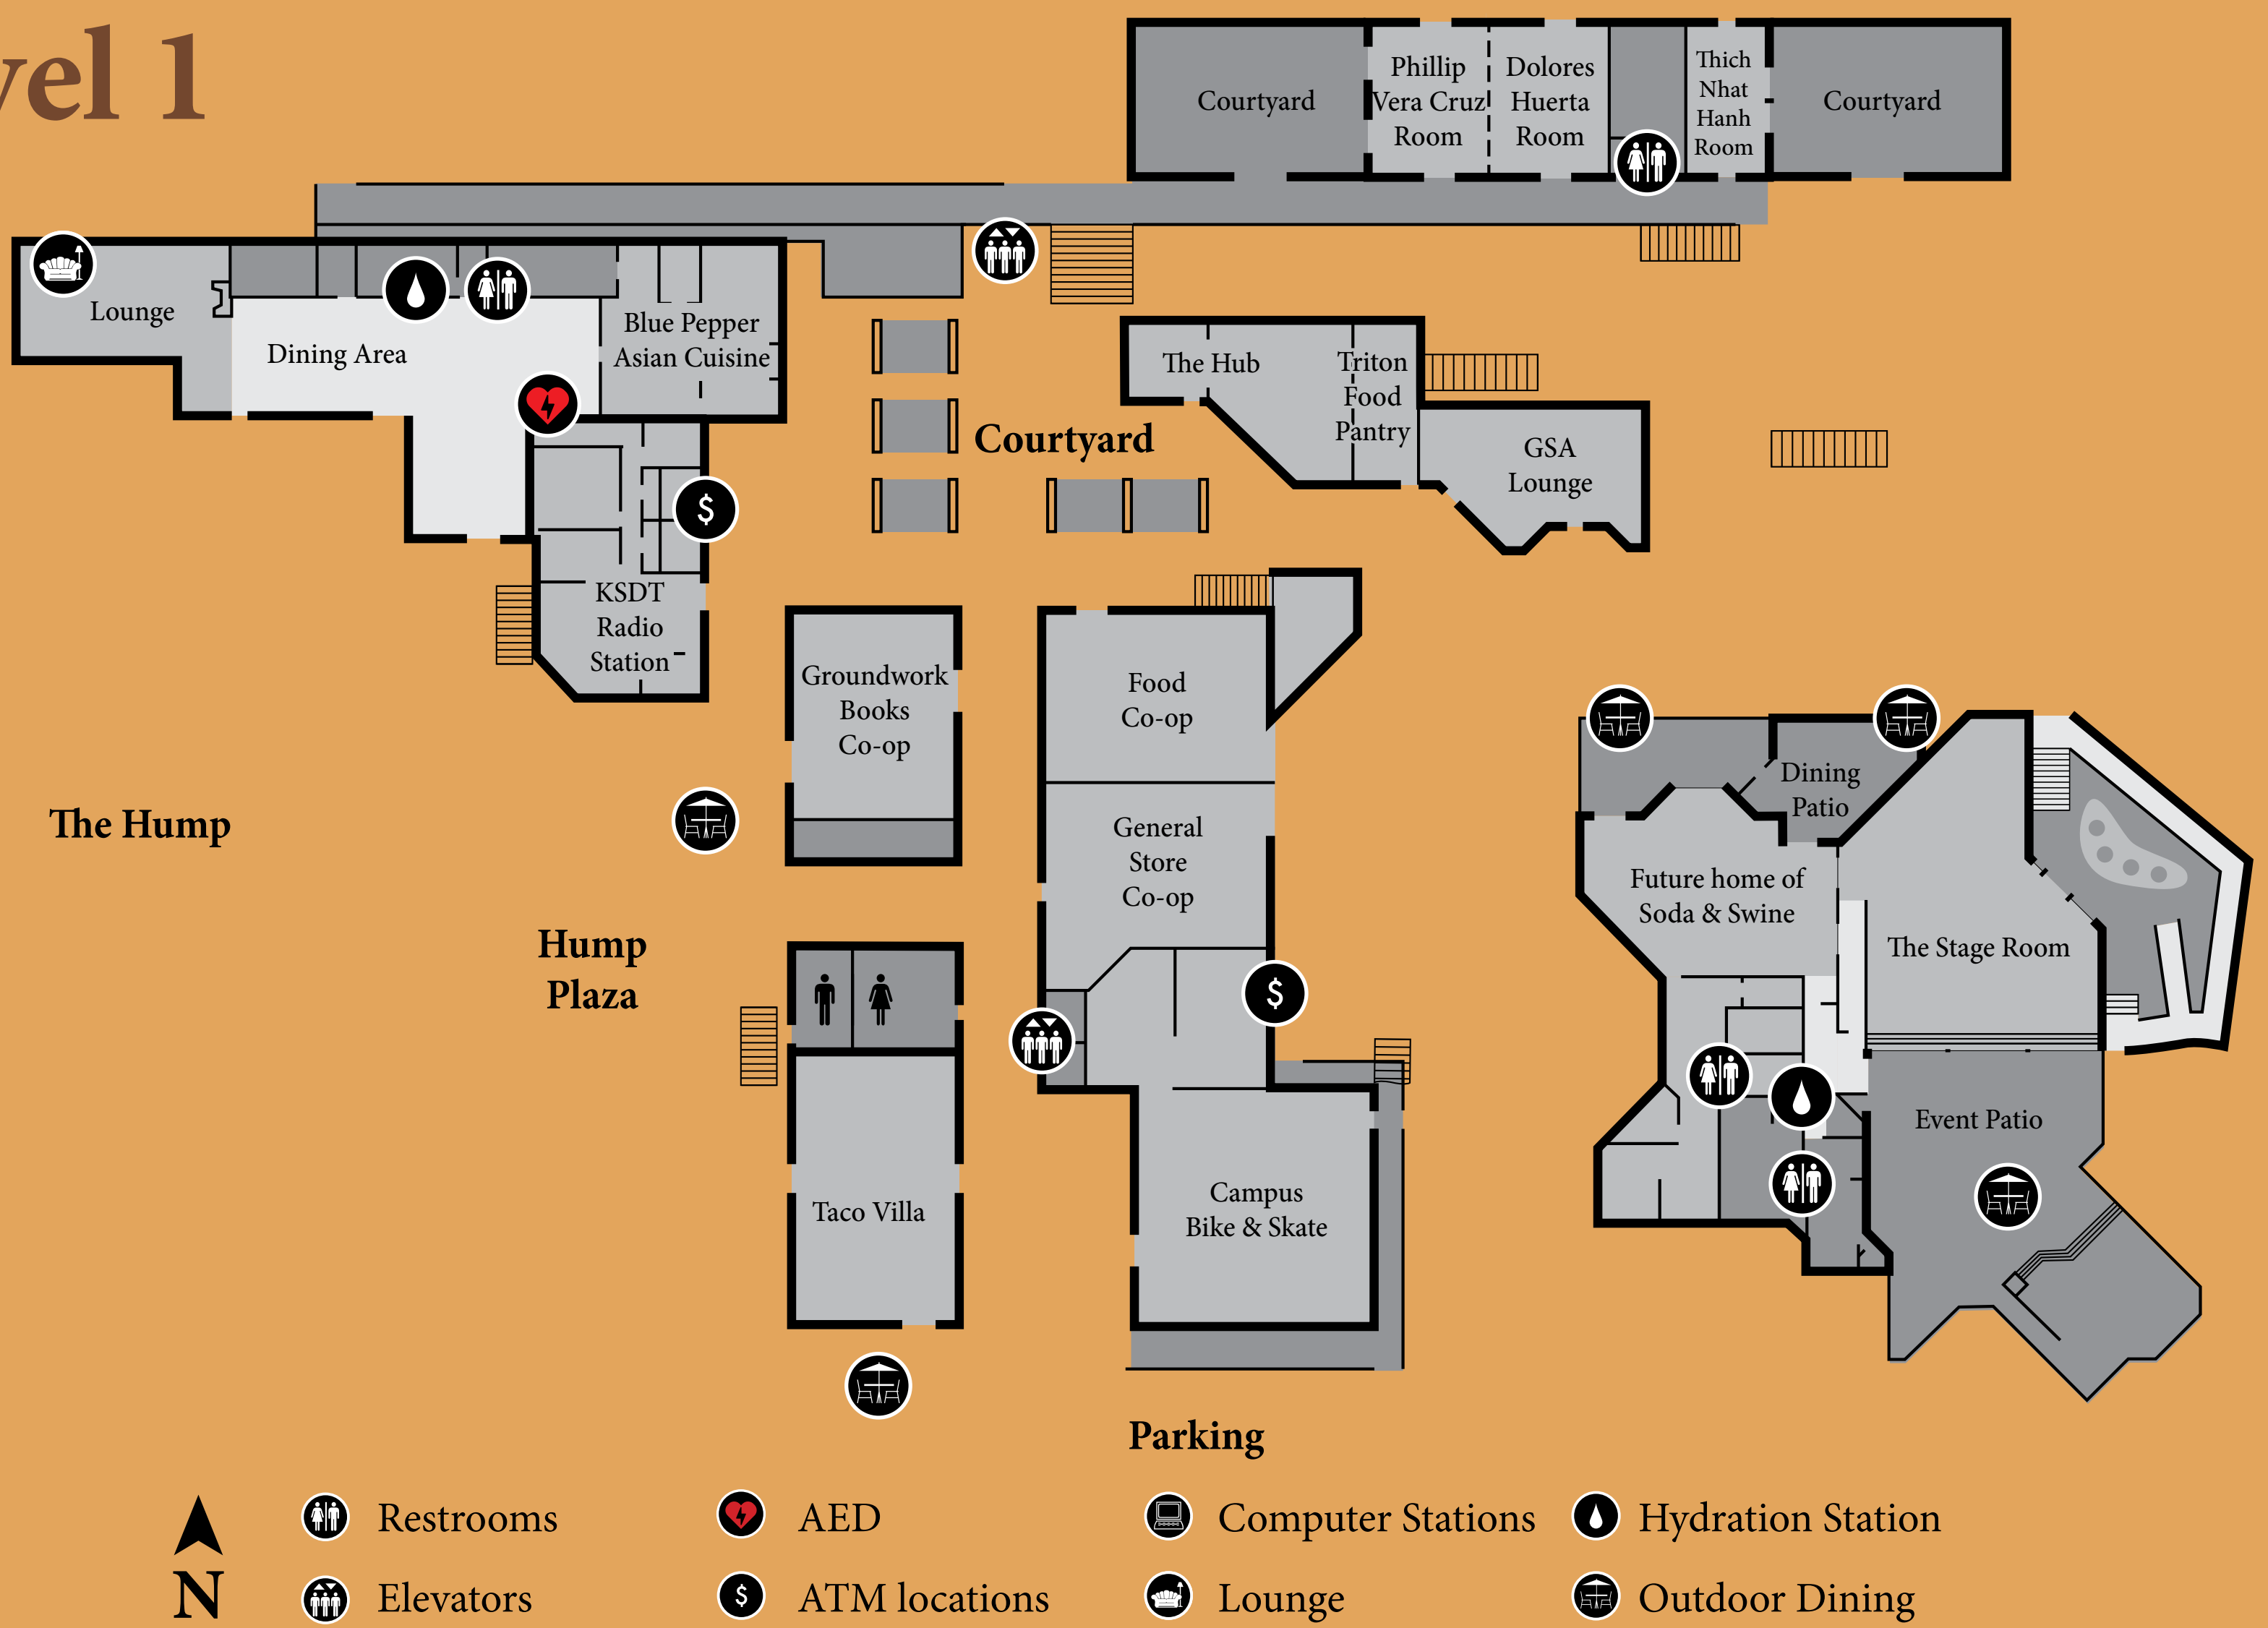

# Level 2

# Level 1

# Level 1

- ATM
- Blue Pepper Asian Cuisine
- Campus Bike & Skate
- Food Co-op
- General Store
- Groundwork Books
- GSA Lounge
- Huerta /Vera Cruz Rooms
- KSDT Radio
- Soda & Swine (future home)
- Taco Villa
- The Hub
- The Stage Room
- Thich Nhat Hanh Room
- Triton Food Pantry

# Level 2

- Black Resource Center
- The Guardian
- LGBT Resource Center
- Student Veterans Resource Center
- Treehouse Computer Lounge
- Triton TV
- UCSD Women's Center