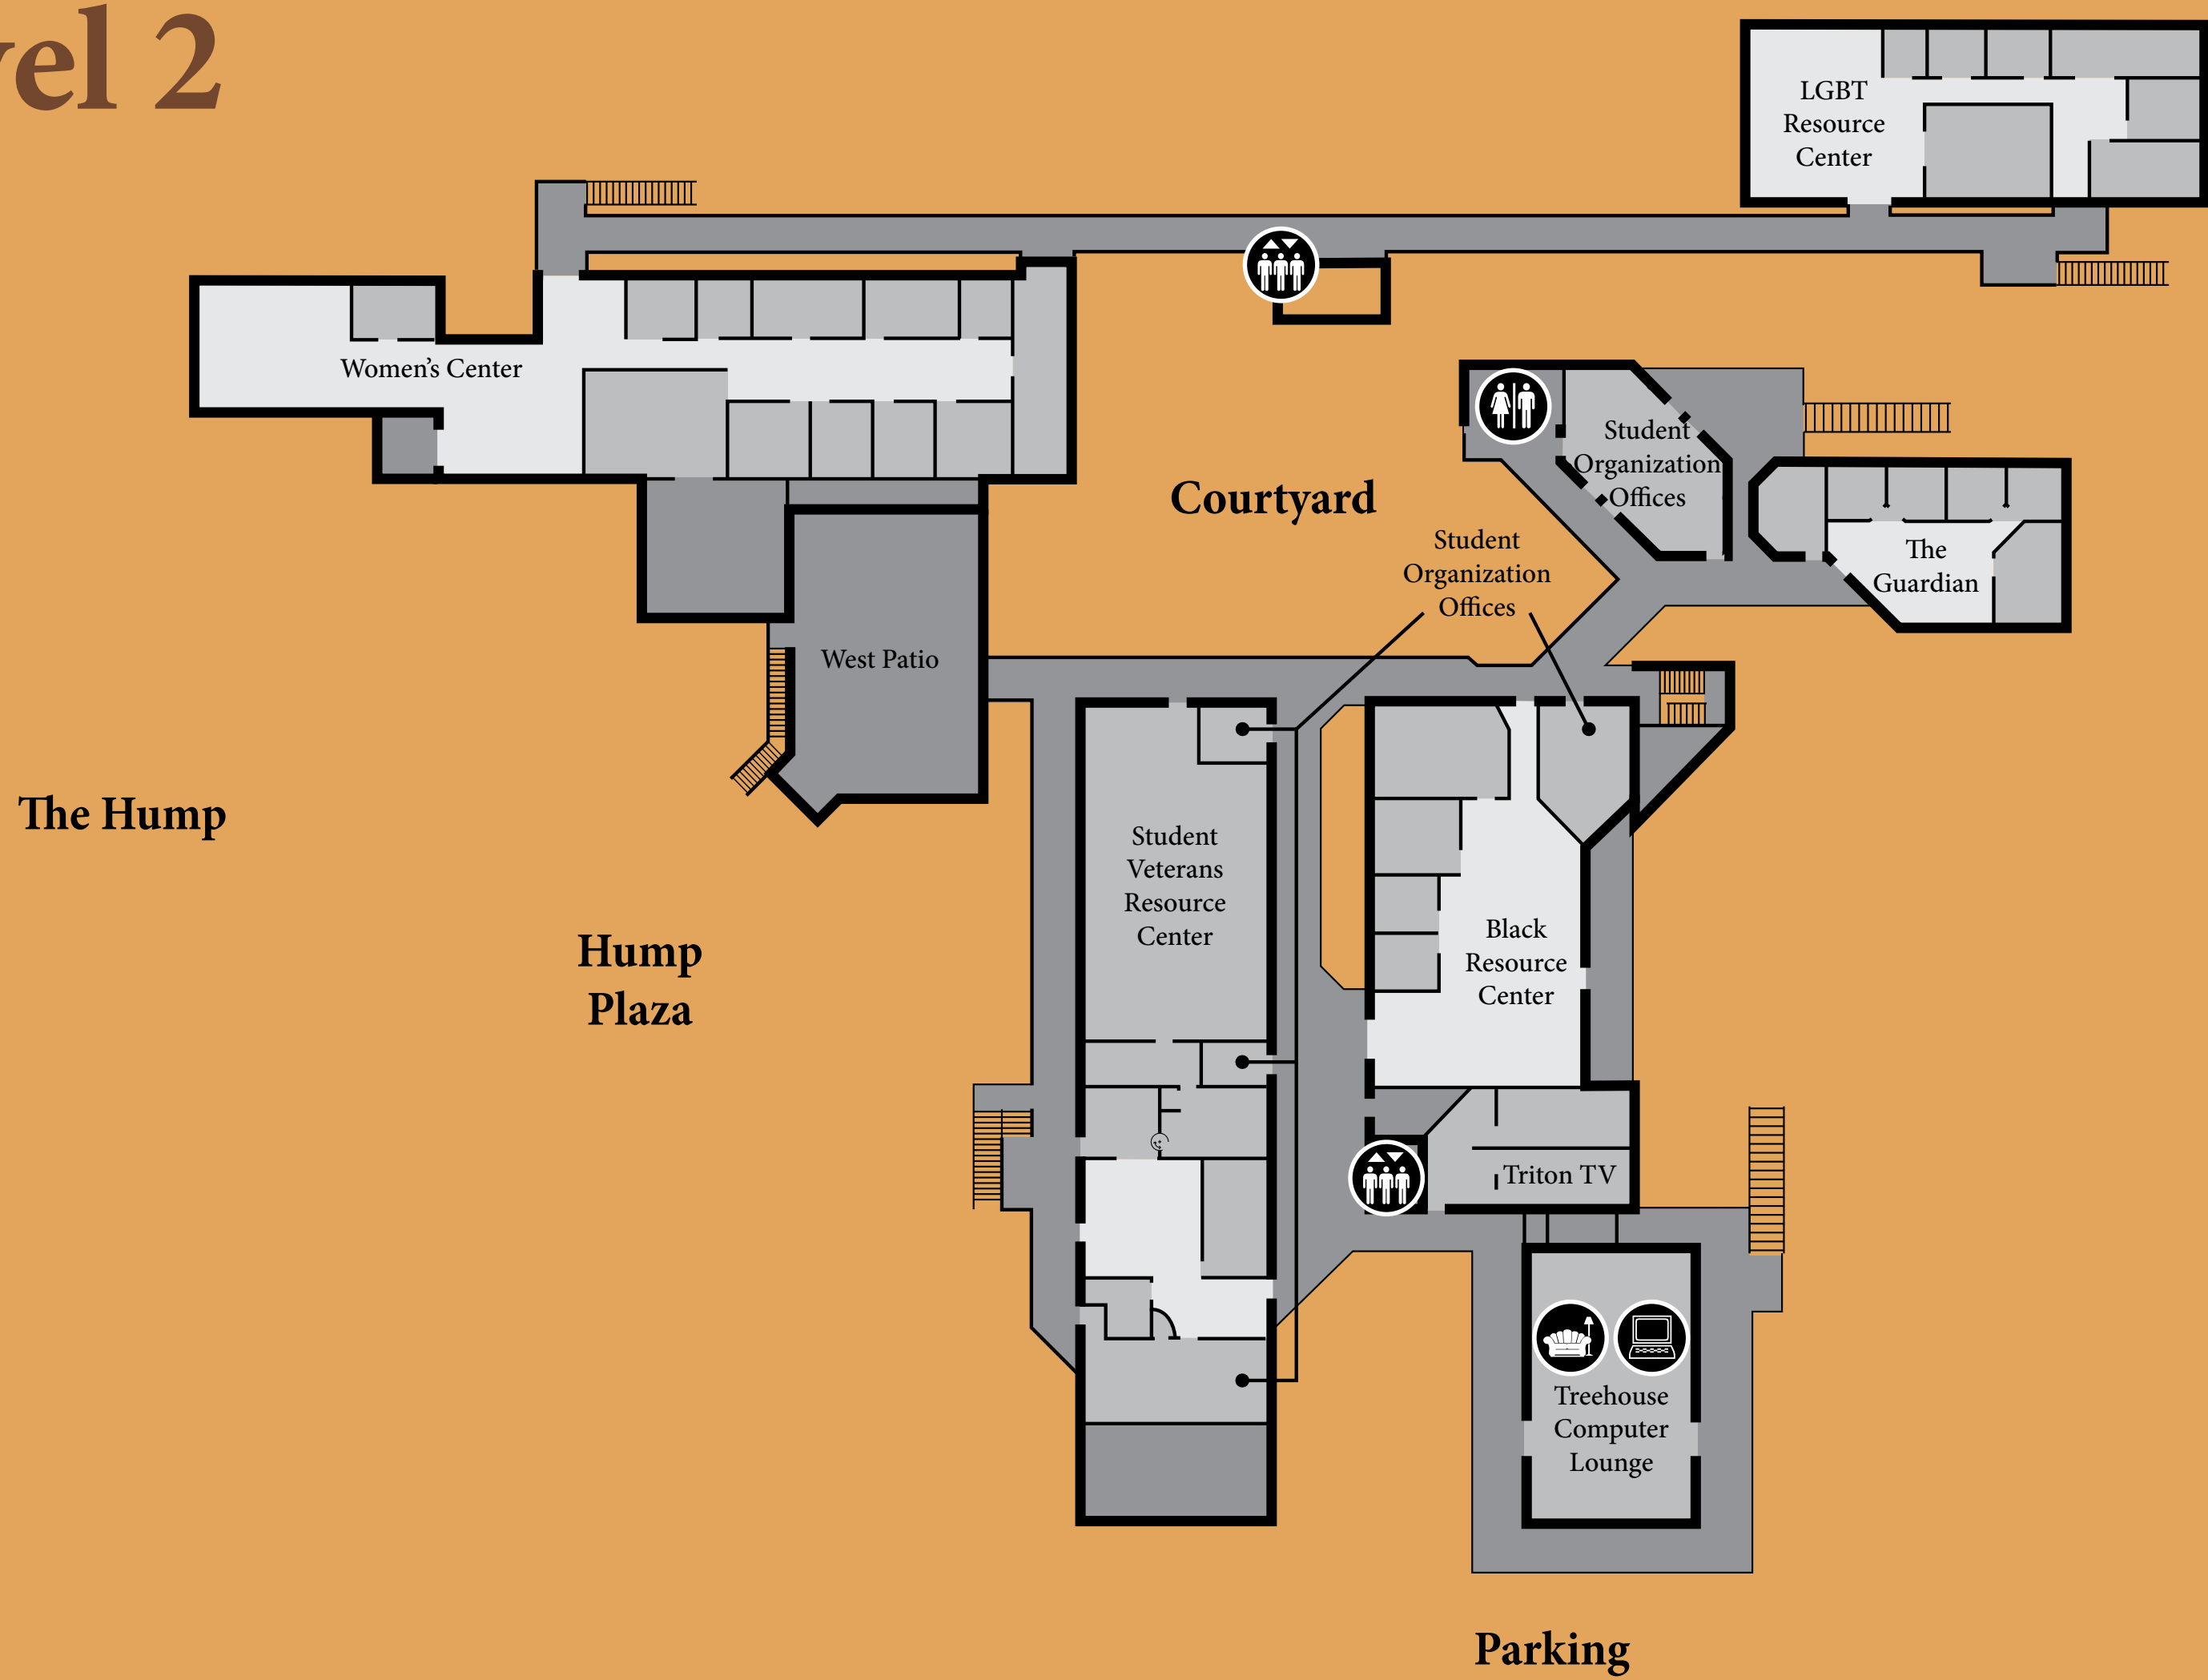

# Level 2

# Level 1

# Level 1

- ATM
- Blue Pepper Asian Cuisine
- Campus Bike & Skate
- Food Co-op
- General Store
- Groundwork Books
- GSA Lounge
- Huerta /Vera Cruz Rooms
- KSDT Radio
- Soda & Swine (future home)
- Taco Villa
- The Hub
- The Stage Room
- Thich Nhat Hanh Room
- Triton Food Pantry

# Level 2

- Black Resource Center
- The Guardian
- LGBT Resource Center
- Student Veterans Resource Center
- Treehouse Computer Lounge
- Triton TV
- UCSD Women's Center